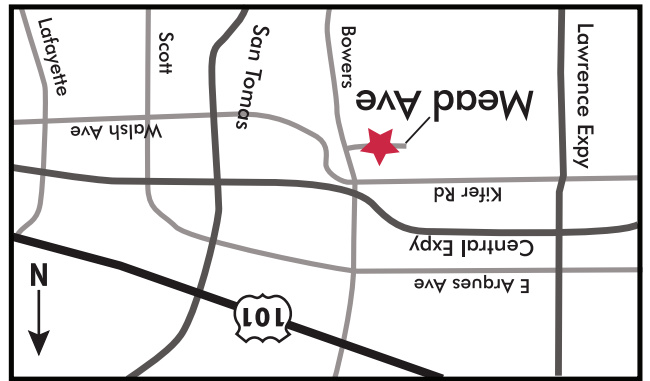

2880 Mead Avenue
Santa Clara, CA 95051
408.465.4040
www.JumpSkyHigh.com

HAVING TROUBLE FINDING US?
Call us for help at the number below.

- Take 101 to Great America Pkwy, Bowers Exit
- Go South on Bowers (away from Great America), 1 mile
- Turn right on Mead Avenue
- Second building on the left, 2880 Mead Avenue, Santa Clara

DIRECTIONS

- Indoor Wall-to-Wall Trampolines & Foam Pit
- Wear tennis/gym shoes and comfortable clothing.
- Please download & complete the waiver form from our website main page for your child to bring.
- Court rules are also posted on our main page.

www.JumpSkyHigh.com

It's a Party for:

Date:

Time:

RSVP to: